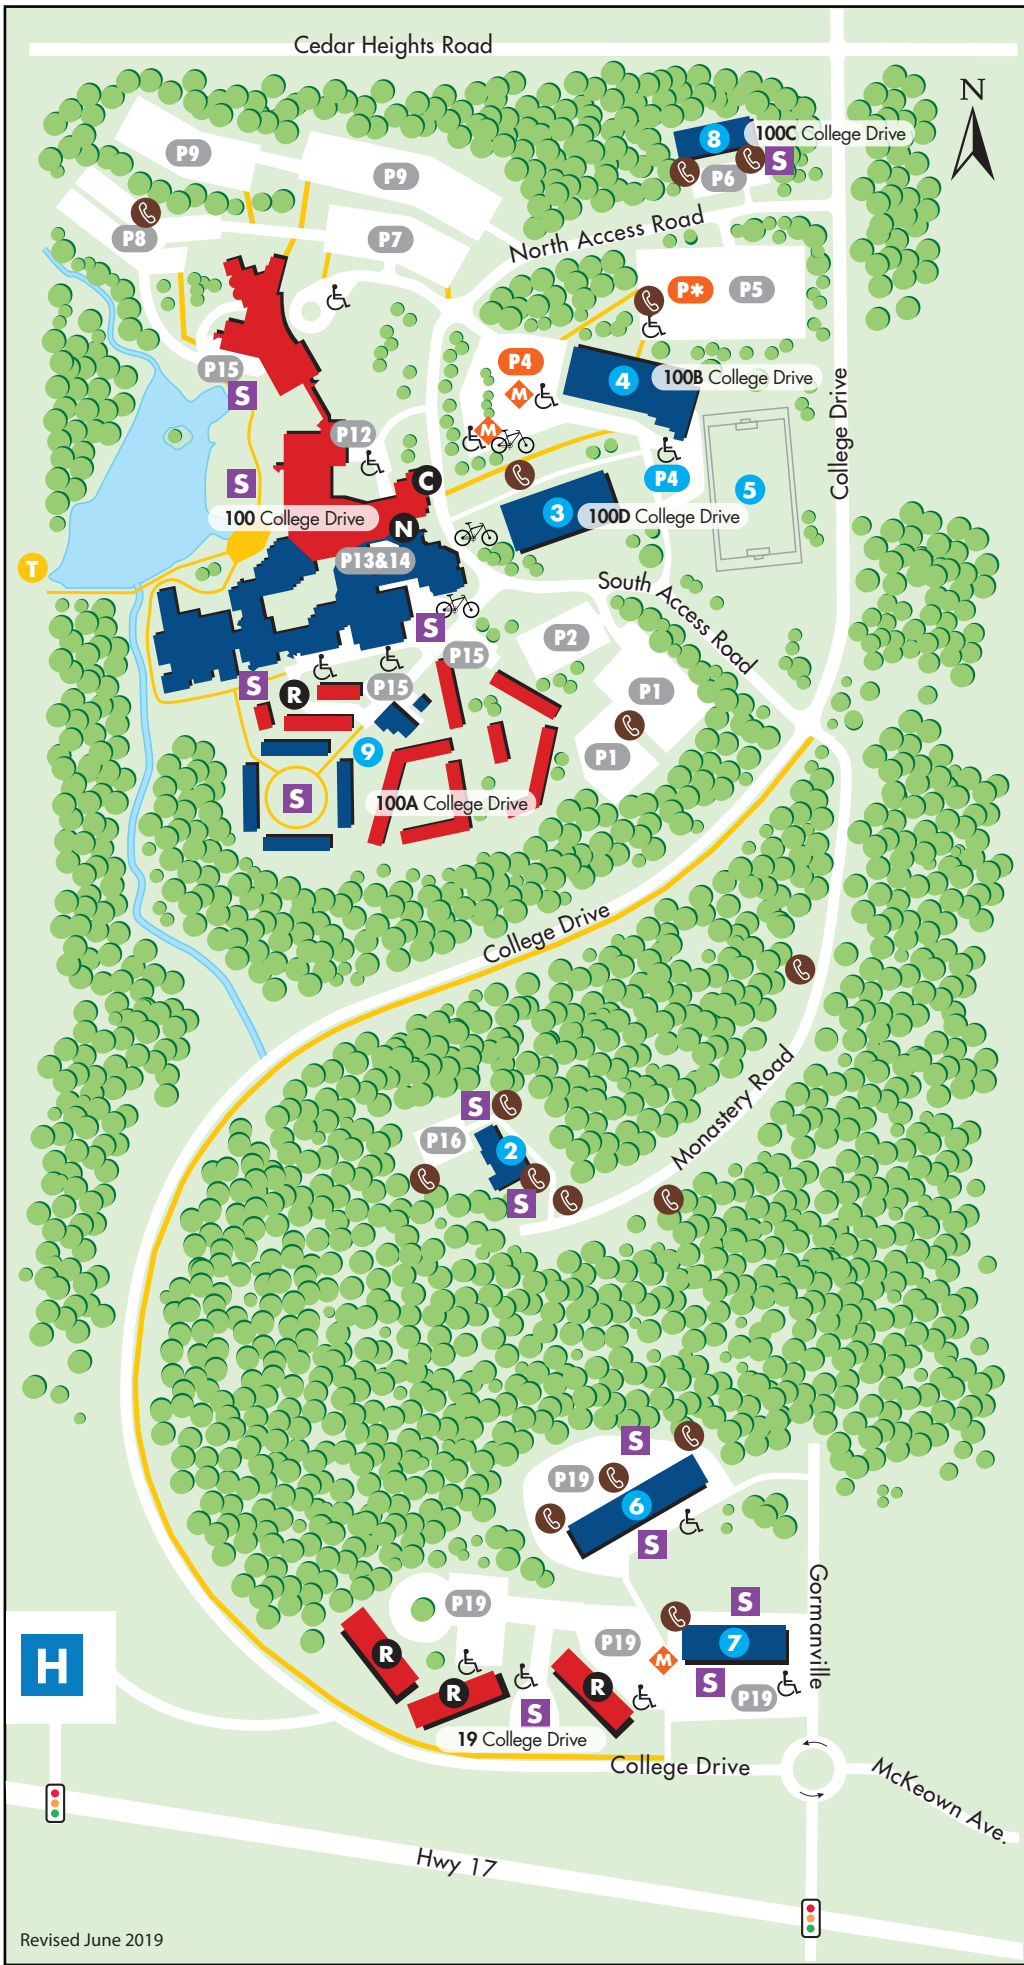

# THE EDUCATION CENTRE MAP

- Canadore College
- Canadore Welcome Centre
- Canadore College Residences
  
- Nipissing University
- Nipissing Main Entrance
- 2 Monastery Hall
- 3 Harris Learning Library
- 4 R.J.Surtees Athletics Centre
- 5 Playing Field
- 6 Chancellors House
- 7 Founders House
- 8 Governors House
- 9 Townhouse-Style Residences
  
- P00 Parking Lots (*by permit*)
- P4 Visitor Parking Lot (*pay & display*)
- P\* Overflow for Lot 4
- M Parking Meters
- ♿ Accessibility Parking
- 🚲 Bike Racks
- Walking Paths
- T Campus Trails Entrance (*20 km*)
- S Smoking Permitted
- ☎ Emergency Phones